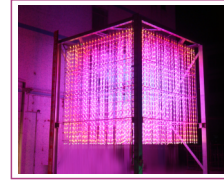

'LED Tree' @ 09' Chinese National Day

Customized product for China's 60th anniversary

- ◆ Custom made 60th anniversary of China celebration
- ◆ The Beijing parade consisted of 4028 'LED Trees'
- ◆ 120 LEDs on each tree: capable of multicolor variations
- ◆ Emulating mother nature by being flexible & adaptable
- ◆ The 4028 'LED Trees' formation sets the world record for being the largest single point LED configuration ever

Glux 'Magic' Cube @ 2010 World Expo

Customized Project for the 2010 World Expo in Shanghai

- ◆ Constructed by cascading LED light tube along the outer layer
- ◆ Supports jaw-dropping three-dimensional video display
- ◆ Users experience stereoscopic image without visual aid
- ◆ Supports up to 65,536 colours with a refresh rate up to 240Hz
- ◆ Customizable pixel level ranging between 15mm to 500mm

Glux LED Colour Sphere

NEW Customized Product

- ◆ 2, 4, 6, 8, 10, 12, or 15 meters in Diameter
- ◆ Glux's patented technique of seamless spherical surface gives the illusion of a smooth exterior
- ◆ Features an remarkable visual angle of 360 degrees
- ◆ High brightness 5000-7000 nit
- ◆ Fast assembly suited for rental usage

Glux LED Colored Drum

Customized product for China's 60th anniversary

- ◆ Customized LED display used in the AnHui float specifically for China's 60th anniversary
- ◆ Glux's patented technique of seamless spherical surface gives the illusion of a smooth exterior
- ◆ Features an remarkable visual angle of 360 degrees
- ◆ The diameter is 4 metres across & 1.3 metres high