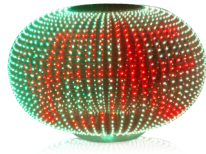

'LED Tree' @ 09' Chinese National Day

Customized product for China's 60th anniversary

- ◆ Custom made 60th anniversary of China celebration
- ◆ The Beijing parade consisted of 4028 'LED Trees'
- ◆ 120 LEDs on each tree: capable of multicolor variations
- ◆ Emulating mother nature by being flexible & adaptable
- ◆ The 4028 'LED Trees' formation sets the world record for being the largest single point LED configuration ever

Glux 'Magic' Cube @ 2010 World Expo

Customized Project for the 2010 World Expo in Shanghai

- ◆ Constructed by cascading LED light tube along the outer layer
- ◆ Supports jaw-dropping three-dimensional video display
- ◆ Users experience stereoscopic image without visual aid
- ◆ Supports up to 65,536 colours with a refresh rate up to 240Hz
- ◆ Customizable pixel level ranging between 15mm to 500mm

Glux LED Colour Sphere

NEW Customized Product

- ◆ 2, 4, 6, 8, 10, 12, or 15 meters in Diameter
- ◆ Glux's patented technique of seamless spherical surface gives the illusion of a smooth exterior
- ◆ Features an remarkable visual angle of 360 degrees
- ◆ High brightness 5000-7000 nit
- ◆ Fast assembly suited for rental usage

Glux LED Colored Drum

Customized product for China's 60th anniversary

- ◆ Customized LED display used in the AnHui float specifically for China's 60th anniversary
- ◆ Glux's patented technique of seamless spherical surface gives the illusion of a smooth exterior
- ◆ Features an remarkable visual angle of 360 degrees
- ◆ The diameter is 4 metres across & 1.3 metres high