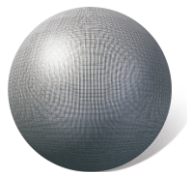

Glux 'Magic' Cube @ 2010 World Expo

Customized Project for the 2010 World Expo in Shanghai

- ◆ Constructed by cascading LED light tube along the outer layer
- ◆ Supports jaw-dropping three-dimensional video display
- ◆ Users experience stereoscopic image without visual aid
- ◆ Supports up to 65,536 colours with a refresh rate up to 240Hz
- ◆ Customizable pixel level ranging between 15mm to 500mm

Glux LED Lantern

Customized product for Asian themed events

- ◆ Patented product
- ◆ Dynamically shifting texts and pictures
- ◆ All functions & features can be controlled wirelessly
- ◆ Lightweight: structure made with aluminum-alloy

Glux LED Colour Sphere

NEW Customized Product

- ◆ 2, 4, 6, 8, 10, 12, or 15 meters in Diameter
- ◆ Glux's patented technique of seamless spherical surface gives the illusion of a smooth exterior
- ◆ Features an remarkable visual angle of 360 degrees
- ◆ High brightness 5000-7000 nit
- ◆ Fast assembly suited for rental usage

Glux LED Colored Drum

Customized product for China's 60th anniversary

- ◆ Customized LED display used in the AnHui float specifically for China's 60th anniversary
- ◆ Glux's patented technique of seamless spherical surface gives the illusion of a smooth exterior
- ◆ Features an remarkable visual angle of 360 degrees
- ◆ The diameter is 4 metres across & 1.3 metres high