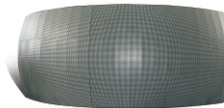

Glux 'Magic' Cube @ 2010 World Expo

Customized Project for the 2010 World Expo in Shanghai

- ◆ Constructed by cascading LED light tube along the outer layer
- ◆ Supports jaw-dropping three-dimensional video display
- ◆ Users experience stereoscopic image without visual aid
- ◆ Supports up to 65,536 colours with a refresh rate up to 240Hz
- ◆ Customizable pixel level ranging between 15mm to 500mm

Glux specialized display

Customized product for China's 60th anniversary

- ◆ Customized LED display used in the ChongQing float
- ◆ Unique Parallelogram shaped LED display
- ◆ Glux patented gluing technique makes it ideal for outdoor usage
- ◆ Glux patented technology allows for programmable sections

Glux LED Colour Sphere

NEW Customized Product

- ◆ 2, 4, 6, 8, 10, 12, or 15 meters in Diameter
- ◆ Glux's patented technique of seamless spherical surface gives the illusion of a smooth exterior
- ◆ Features an remarkable visual angle of 360 degrees
- ◆ High brightness 5000-7000 nit
- ◆ Fast assembly suited for rental usage

Glux LED Colored Drum

Customized product for China's 60th anniversary

- ◆ Customized LED display used in the AnHui float specifically for China's 60th anniversary
- ◆ Glux's patented technique of seamless spherical surface gives the illusion of a smooth exterior
- ◆ Features an remarkable visual angle of 360 degrees
- ◆ The diameter is 4 metres across & 1.3 metres high